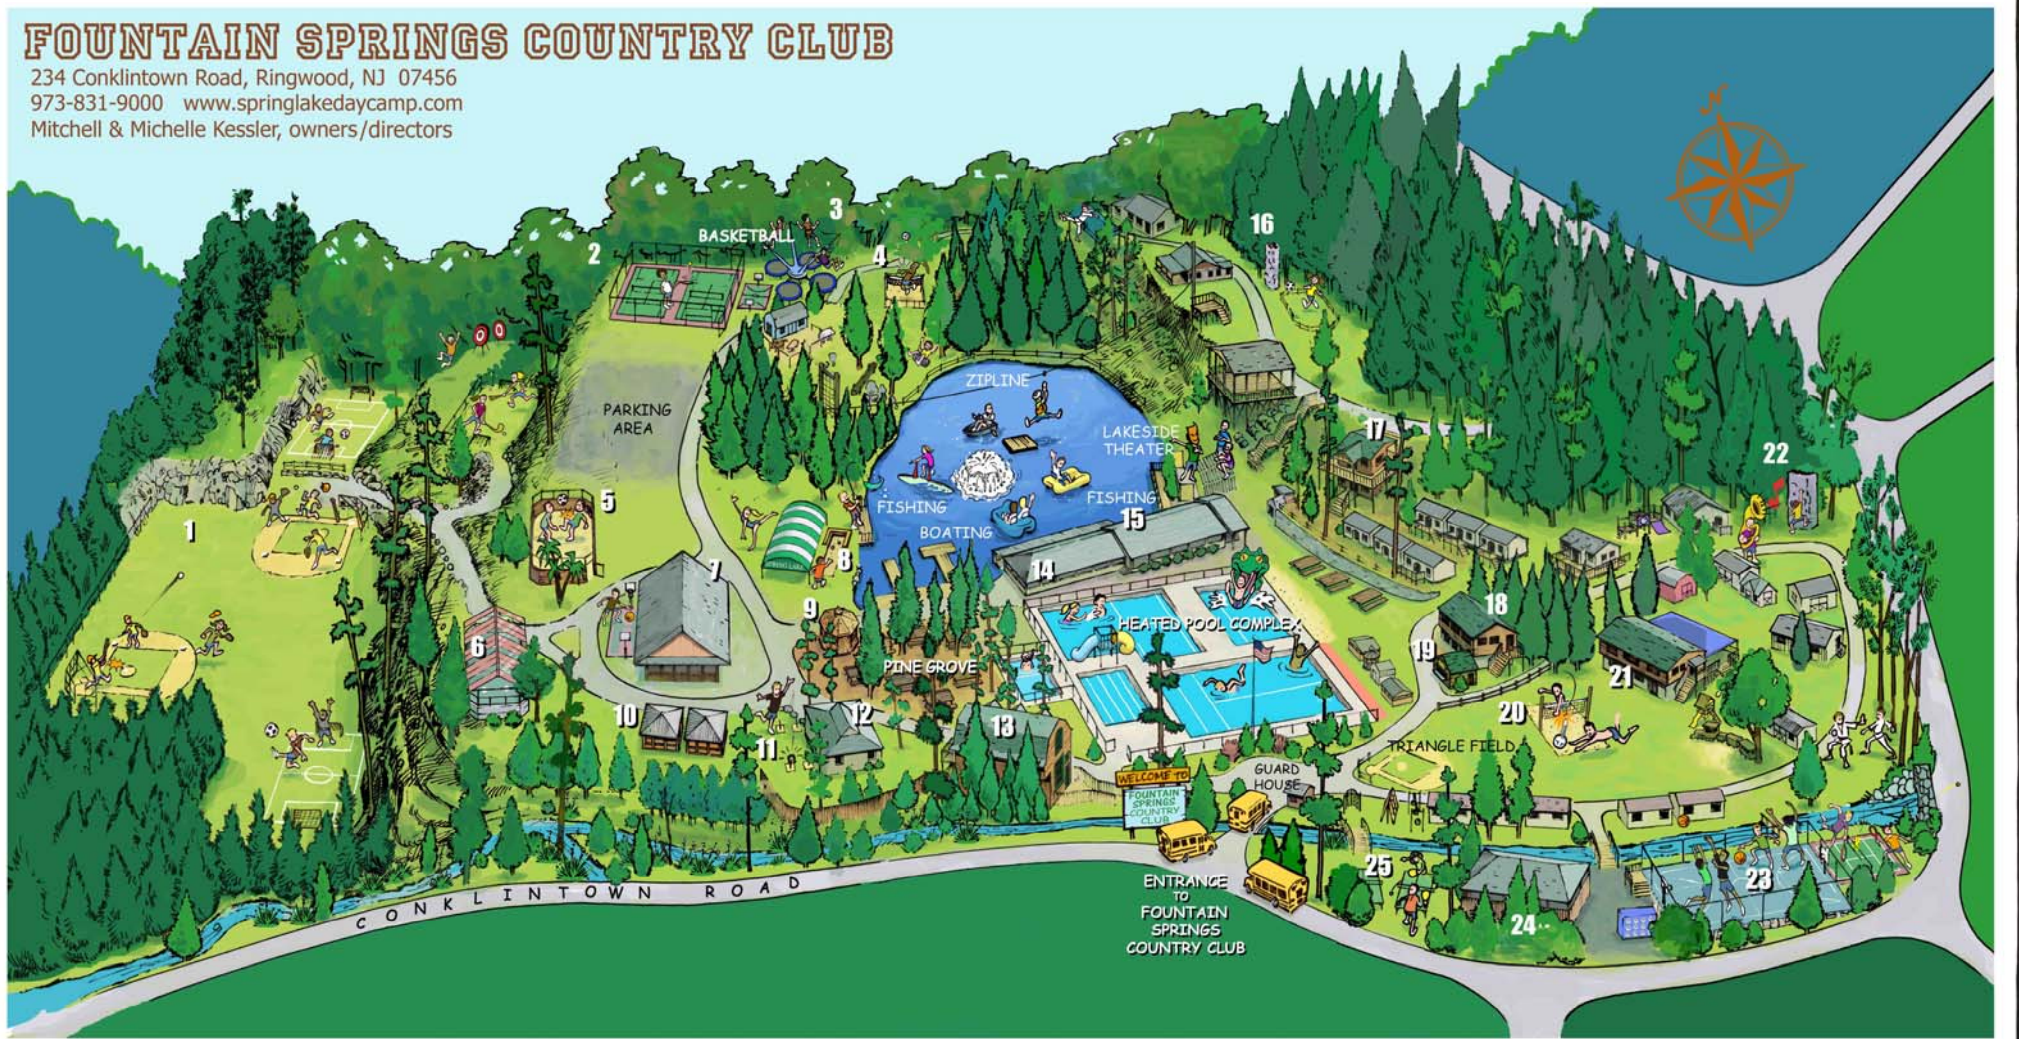

FOUNTAIN SPRINGS COUNTRY CLUB

234 Conkintown Road, Ringwood, NJ 07456
 973-831-9000 www.springlakedaycamp.com
 Mitchell & Michelle Kessler, owners/directors

- 1 SOFTBALL / SOCCER FIELDS
- 2 TENNIS
- 3 EUROVOLLEY
- 4 SAND VOLLEYBALL
- 5 SAND SOCCER
- 6 INDOOR HOCKEY
- 7 FIELD HOUSE / INDOOR SPORTS

- 8 BOCCI
- 9 WELCOME GAZEBO
- 10 GAZEBO
- 11 HORSESHOES
- 12 RESTROOMS
- 13 OFFICE

- 14 RESTROOMS
- 15 FOOD PAVILLION & Max's Ice Cream
- 16 CLIMBING WALL
- 17 REC ROOM
- 18 A/C INDOOR FACILITY
- 19 MIKEY'S SNACK SHACK

- 20 SAND VOLLEYBALL
- 21 RESTROOMS
- 22 CLIMBING WALL
- 23 SPORTS COMPLEX / BASKETBALL
- 24 ARTS & CRAFTS PAVILLION
- 25 PING PONG